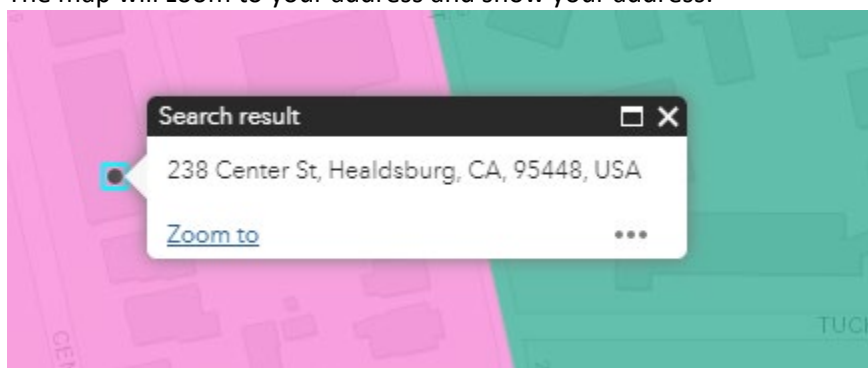

City of Healdsburg

Evacuation Zone Look-Up Instructions

How to Look-Up Evacuation Zone:

1. Enter you address in the “Find Address or Place” field in the upper left corner of the screen
2. As you type the address, you should see it start to auto populate with “Healdsburg, CA 95448, USA”; click on that address:

3. The map will zoom to your address and show your address:

4. Click on your parcel/house to view evacuation zone: