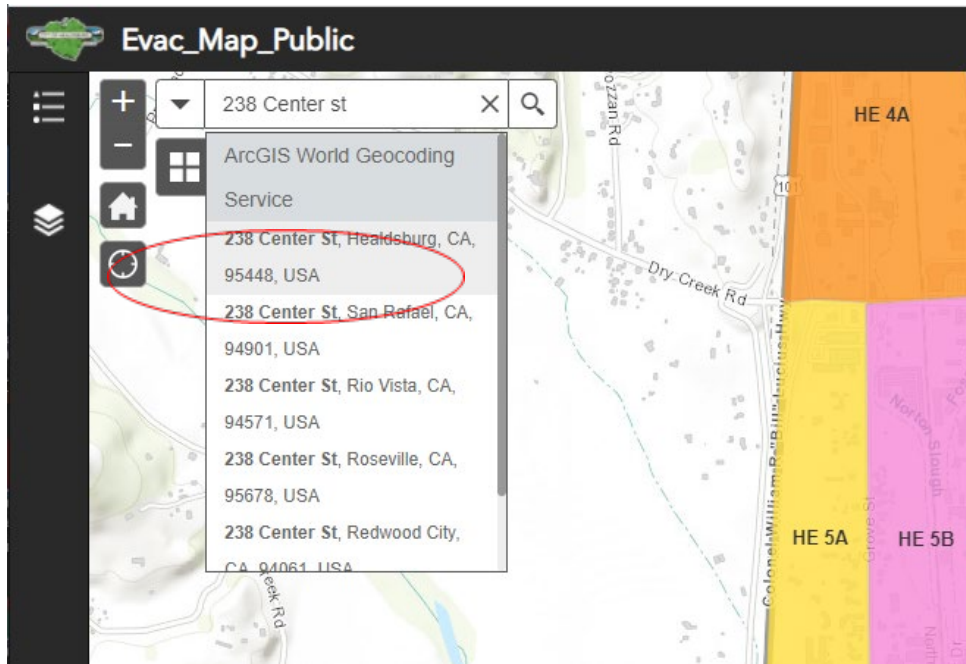

City of Healdsburg

Evacuation Zone Look-Up Instructions

How to Look-Up Evacuation Zone:

1. Enter you address in the “Find Address or Place” field in the upper left corner of the screen
2. As you type the address, you should see it start to auto populate with “Healdsburg, CA 95448, USA”; click on that address:

3. The map will zoom to your address and show your address:

4. Click on your parcel/house to view evacuation zone: